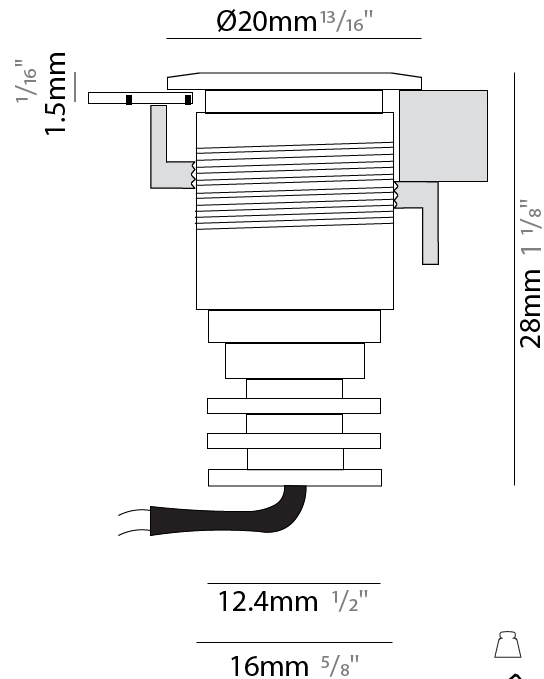

GENERAL

Series: Eyes
 Subseries: Eyes Round
 Brand: Side
 Division: Exterior
 Mounting Type: Recessed
 Mounting Location: Ceiling
 Subcategory: Downlight

PHYSICAL

Shape: Round
 Diameter (mm): 20
 Diameter (in): 13/16
 Depth (mm): 28
 Depth (in): 1 1/8
 Min. Recessing Depth (mm): 33
 Min. Recessing Depth (in): 1 5/16
 Light Distribution: Direct
 Weight (kg): 0.02
 Weight (lbs): 0.044
 Gasket: Silicon rubber
 Fixture Finish: Chrome
 Fixture Material: Aluminum Die Cast

Certified By: Certified for North American Standards
 IP rating: IP68

	0.08kg / 0.18 lbs
	28mm 1 1/8"
	10 / 12.5 / 15 mm 3/8" / 1/2" / 9/16"

PROJECT	_____
TYPE	_____
SPECIFIER	_____
QUANTITY	_____
DATE	_____

Shape: Round _____
 Diameter (mm): 20 _____
 Diameter (in): 13/16 _____
 Height (mm): 28 _____
 Height (in): 1 1/8 _____
 Min. Recessing Depth (mm): 33 _____
 Min. Recessing Depth (in): 1 5/16 _____
 Light Distribution: Direct _____
 Weight (kg): 0.02 _____
 Weight (lbs): 0.044 _____
 Gasket: Silicon rubber _____
 Fixture Finish: Chrome _____
 Fixture Material: Aluminum Die Cast _____